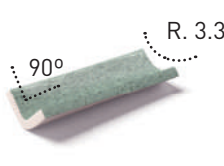

Cantonera transición interior
Inner transition corner

- 5.5x16cm 2.1"x6.3"
- **C3 R11** · Ref. MDCA CI00
- Bali Zatu
- Bali Goa

*Información detallada sobre las piezas de terminación en las páginas 202 y 203.
*Detailed information about trim pieces in pages 202 and 203.