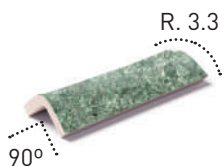

Cantonera transición exterior
External transition corner

- 4.5x16cm 1.8"x6.3"
- **C3 R11** · Ref. MDCA CE00
- Bali Zatu
- Bali Goa