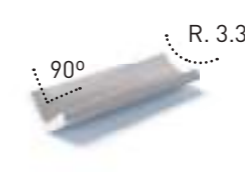

Cantonera transición interior
Inner transition corner

↗ 5.5x16cm 2.1"x6.3"

- Woods Arctic
- Woods Nordic
- Woods Olivo